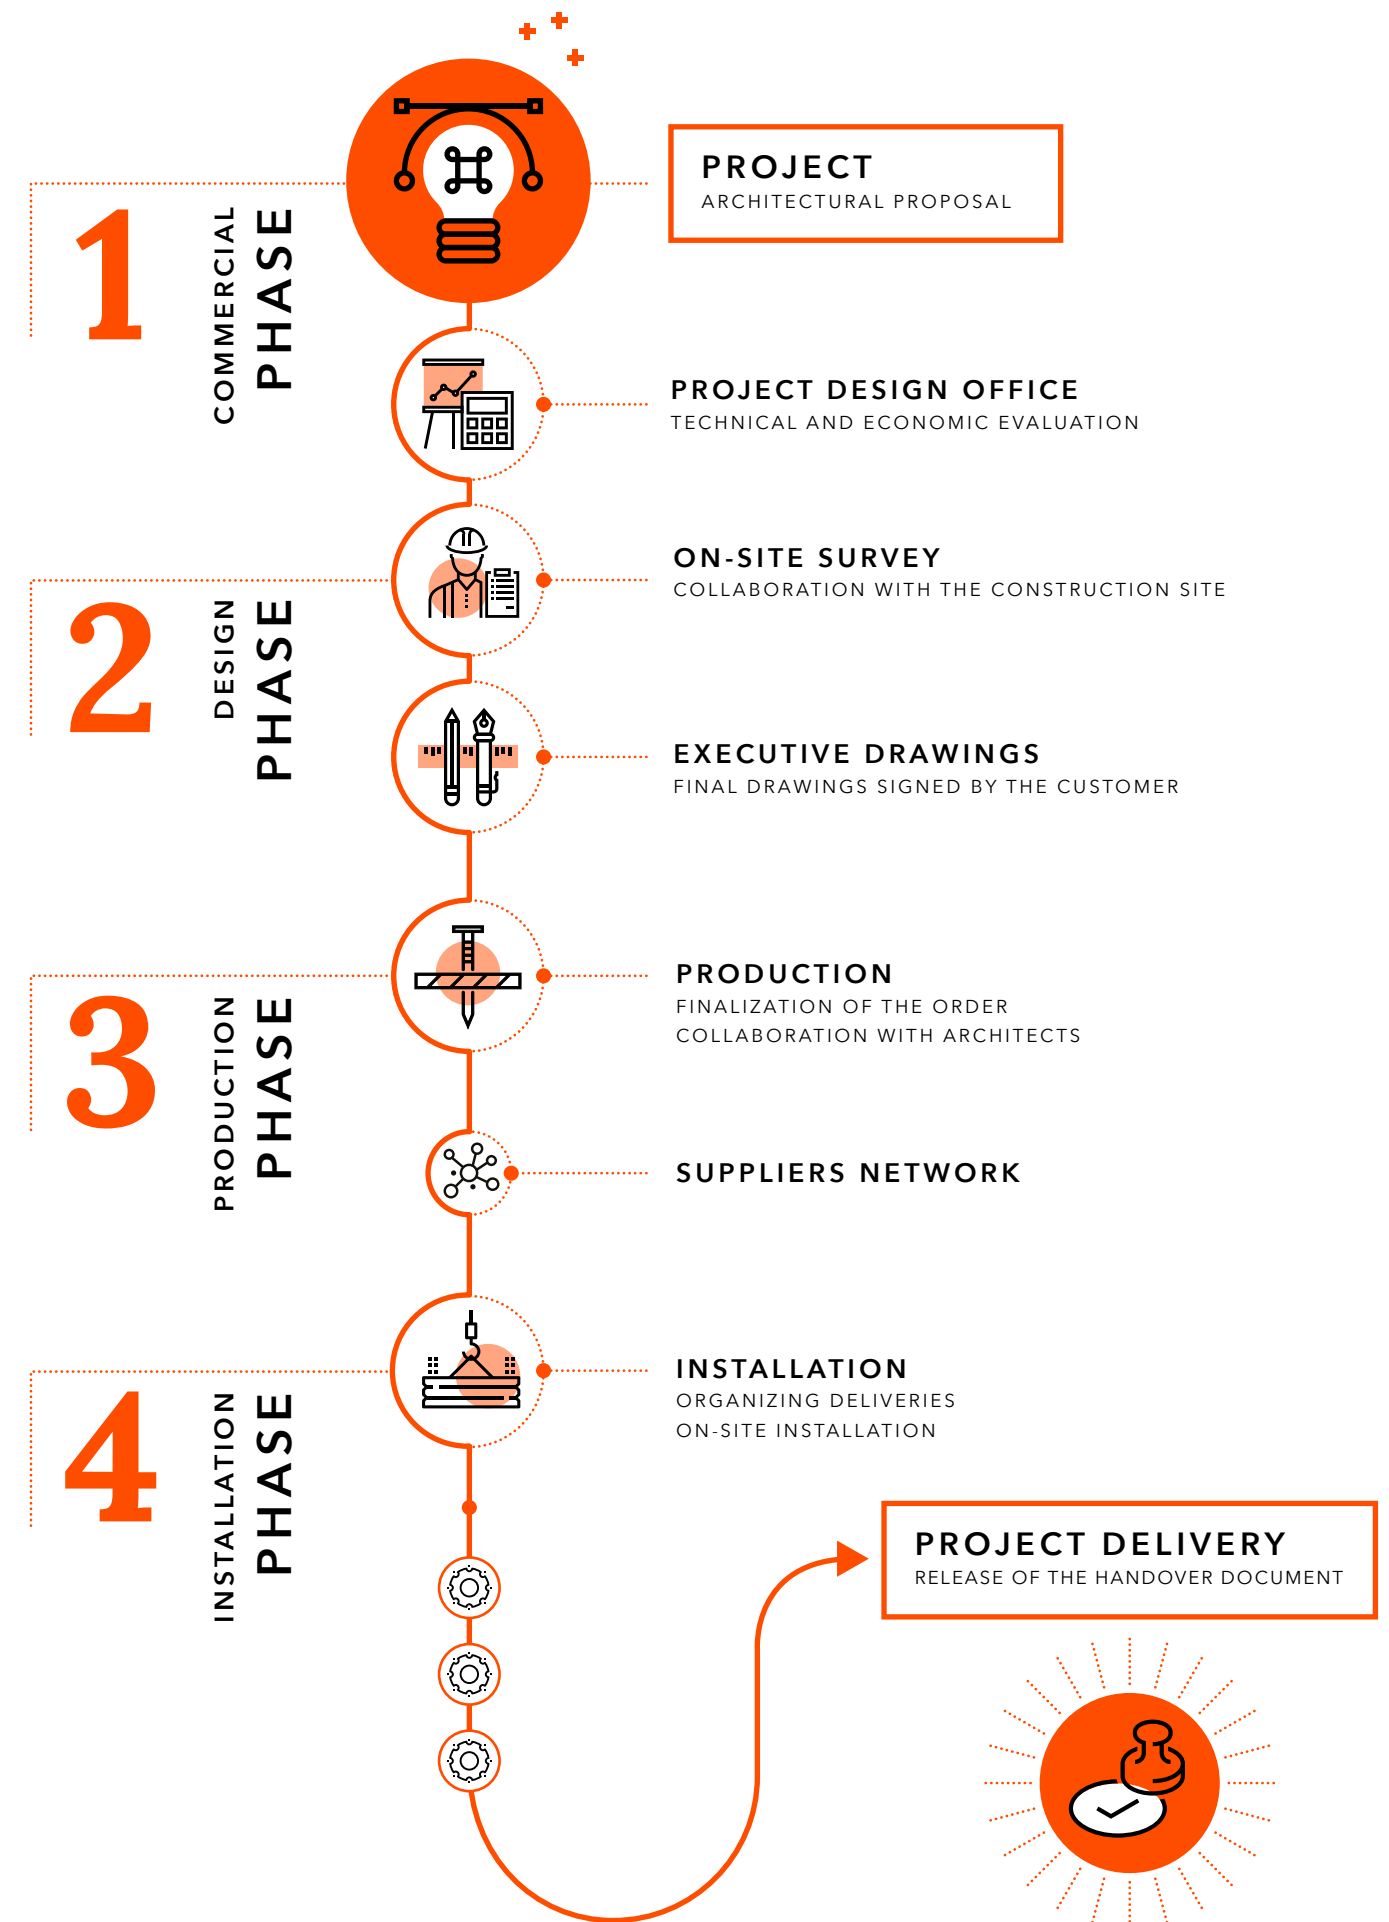

### DESIGN PHASE

The Project Manager entrusted with the job kicks off the project as follows:

- on-site survey and collaboration with the construction site
- presentation of the drawing for production purposes
- presentation of the final samples and drawings signed by the customer

### PRODUCTION PHASE

Production takes place in the company's facility:

- with 5 main departments for completing the project
- a network of dependable suppliers
- partnership with architects

### INSTALLATION PHASE

- a calendar is established for the delivery of materials
- installation on site
- the project concludes with the issuing of the delivery document