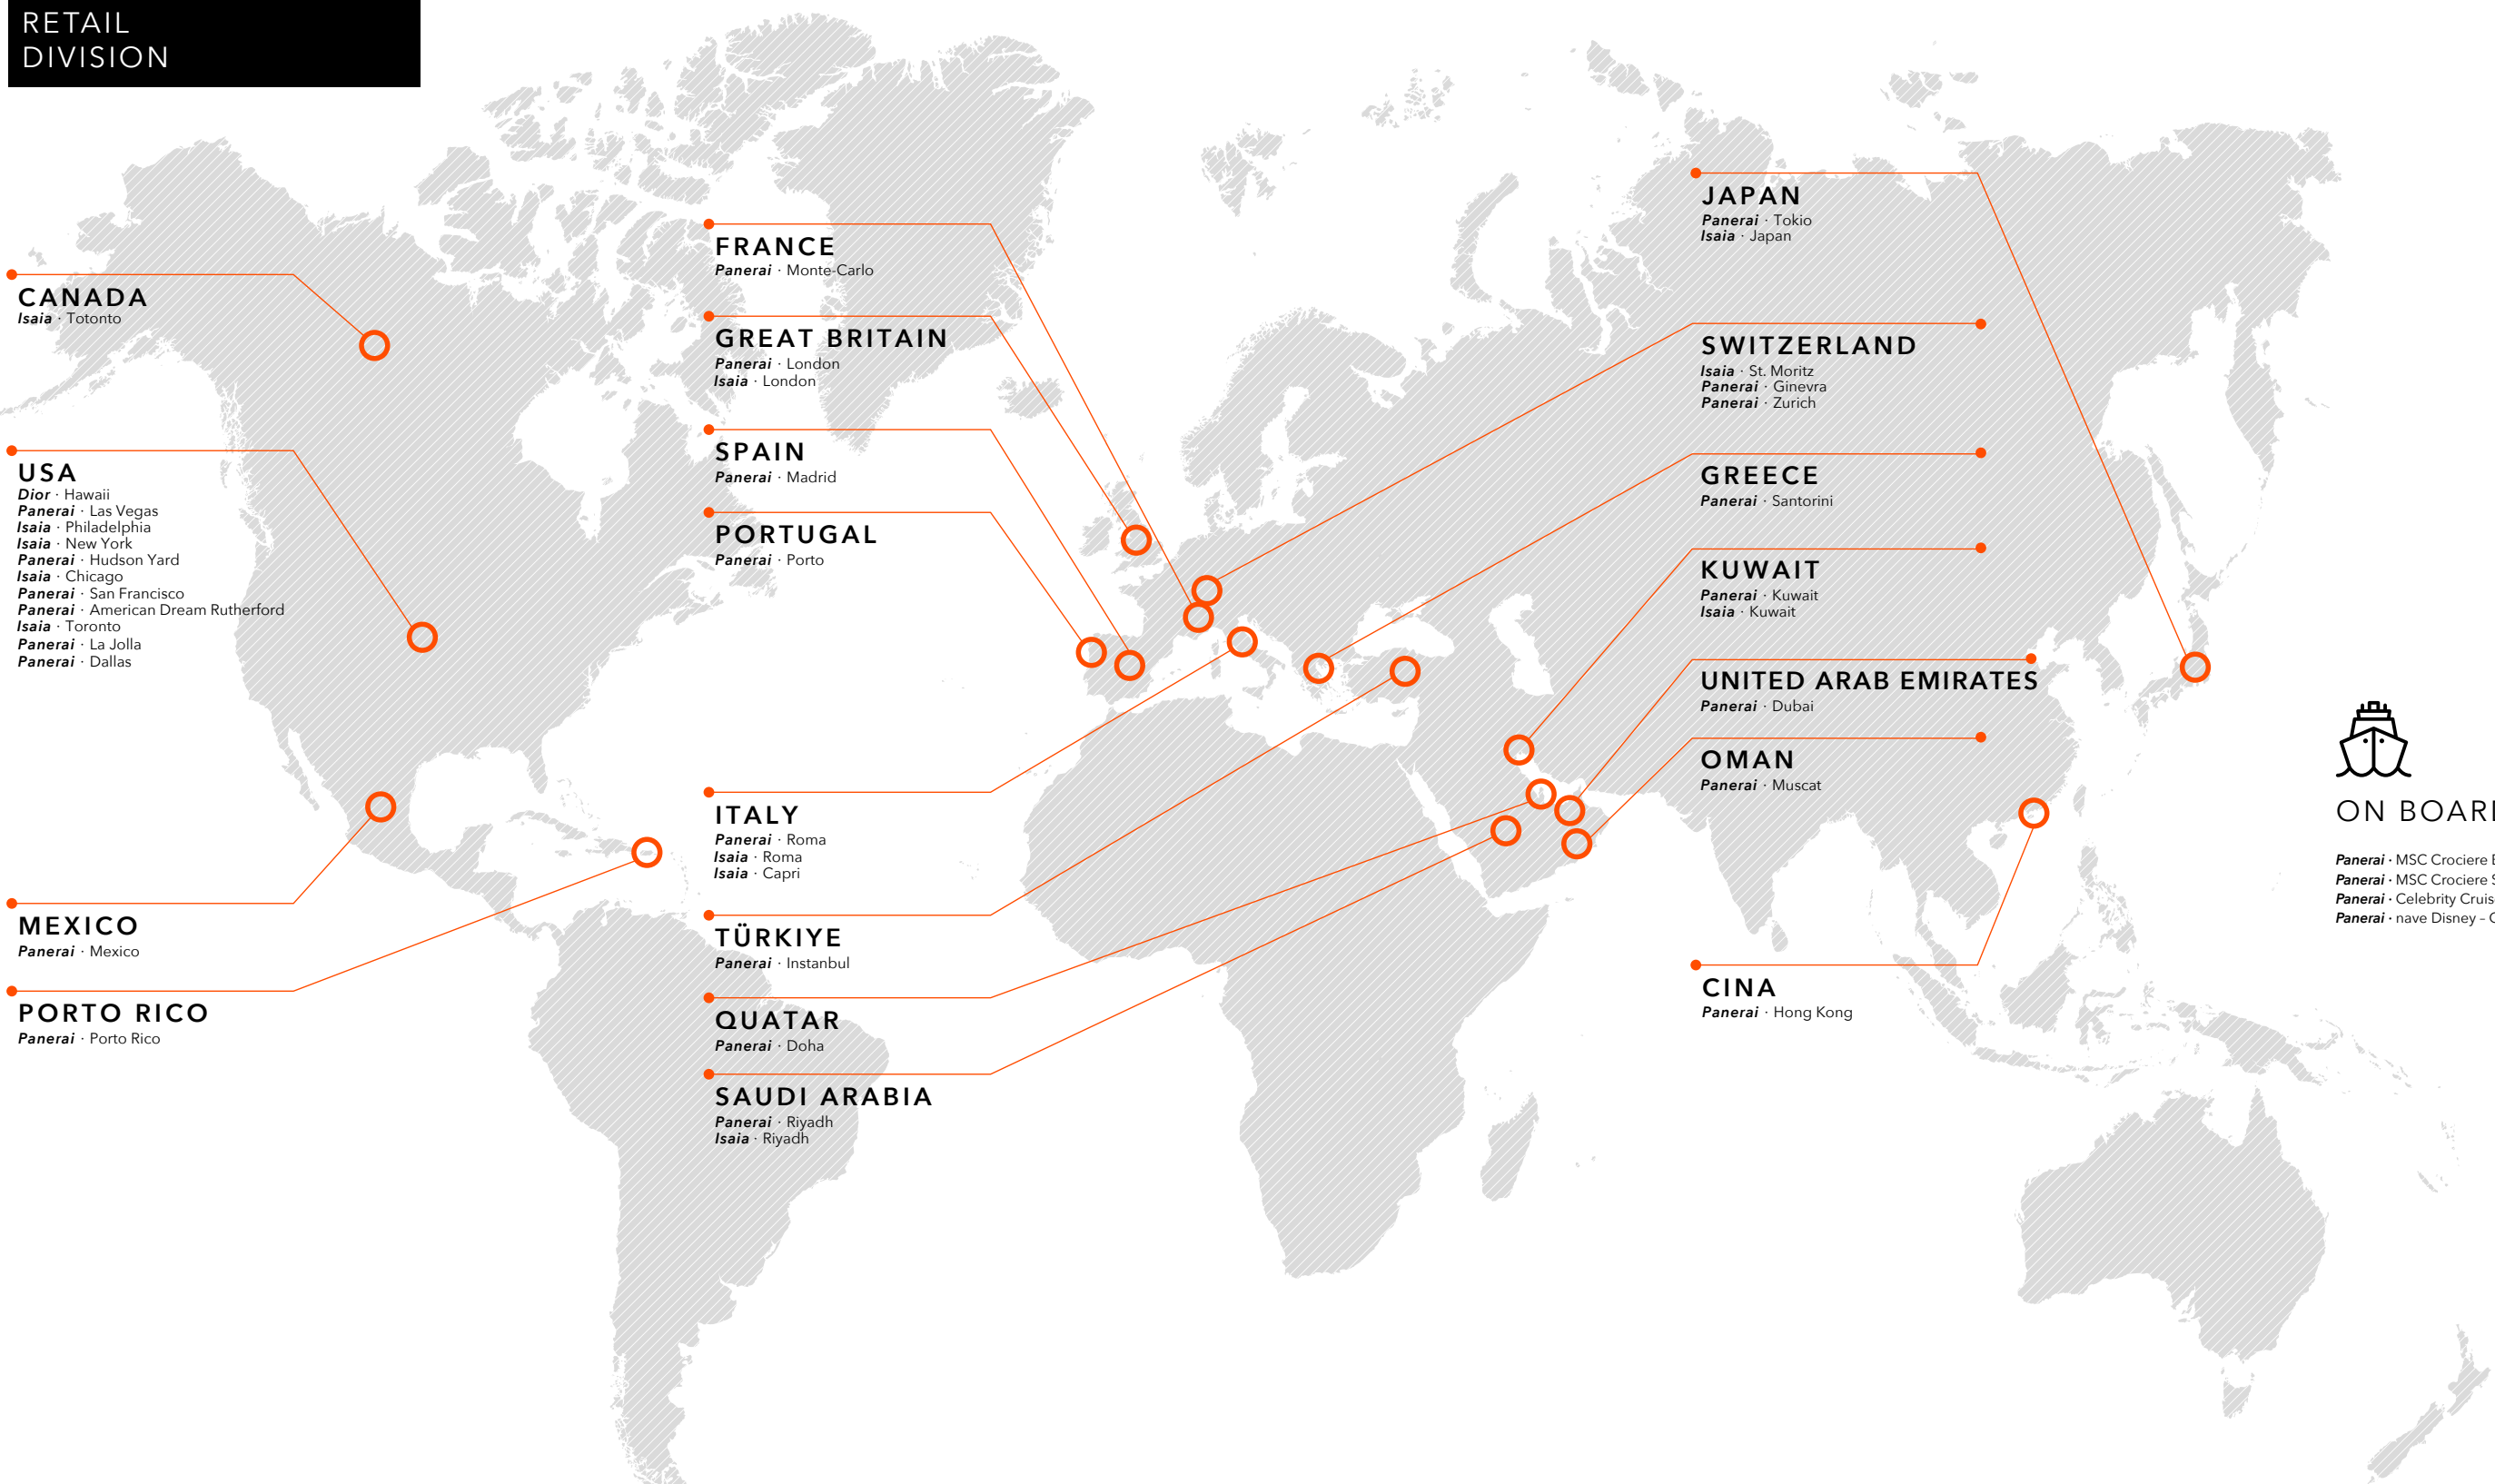

REFERENCES

RETAIL DIVISION

ON BOARD

Panerai · MSC Crociere Bellissima
Panerai · MSC Crociere Seashore
Panerai · Celebrity Cruise
Panerai · nave Disney - Germany