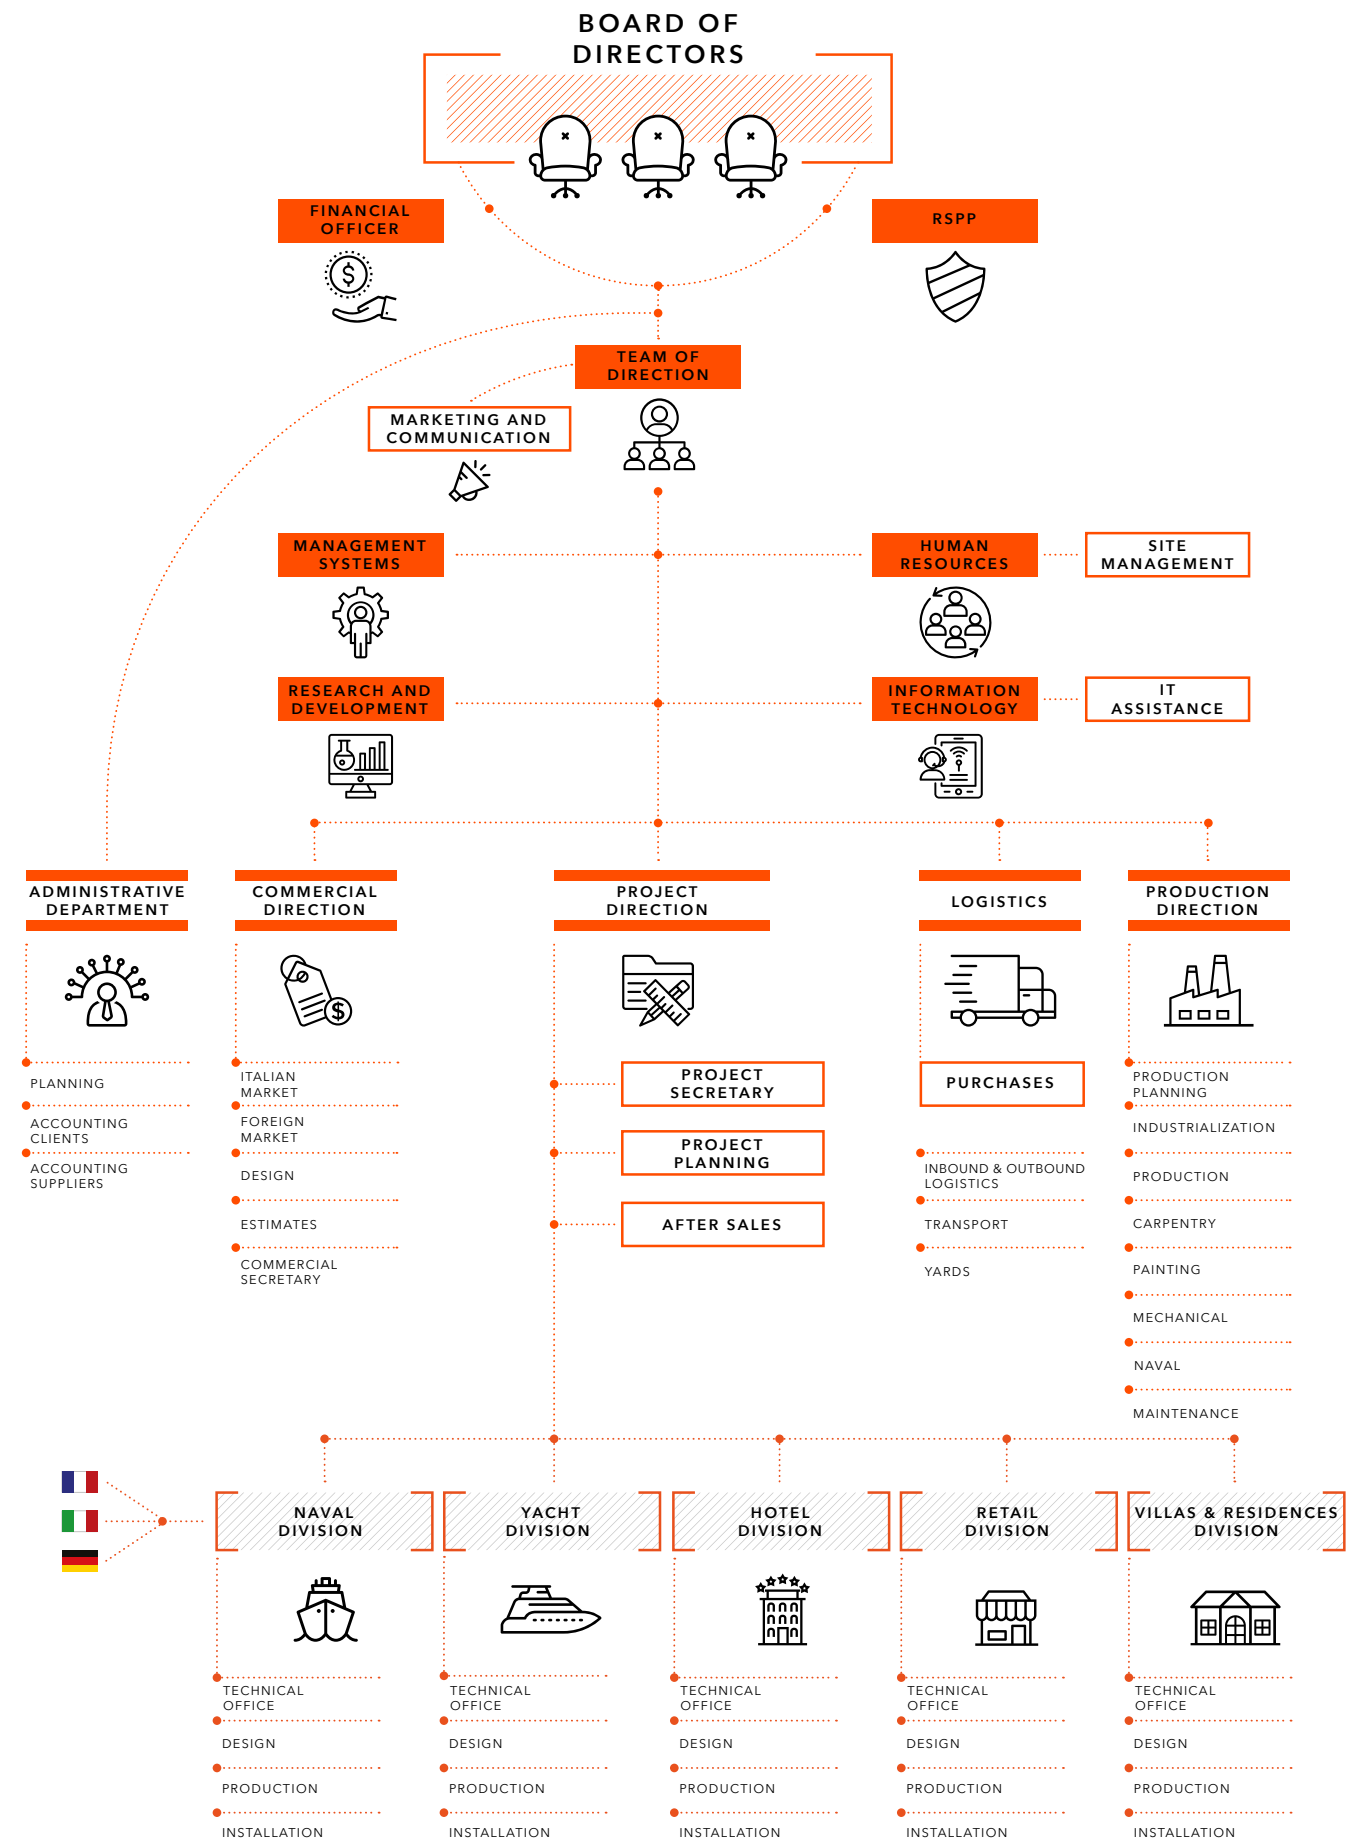

PEOPLE

ORGANIZATION CHART

AT TINOSANA, HUMAN RESOURCES HAVE ALWAYS MADE THE DIFFERENCE.

This is why the company invests in professional training, enhancing its staff's skills day after day. Because to be the best, you need to be able to count on talented people who work efficiently and with determination, and are ready to face ever-changing and increasingly challenging projects.