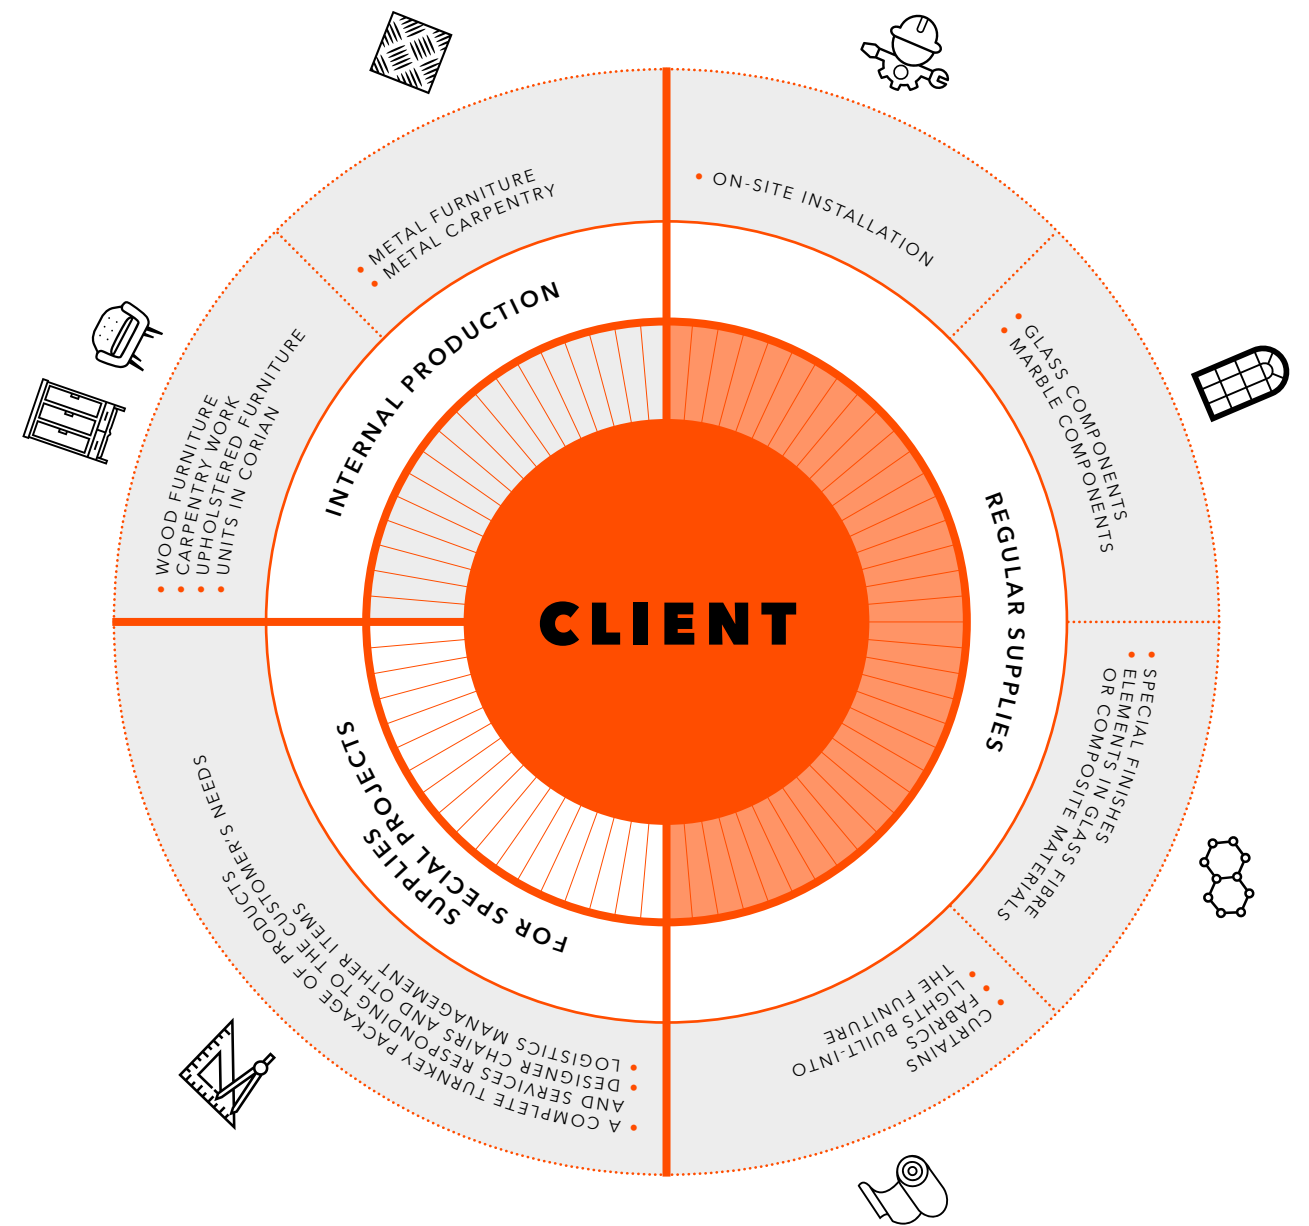

PROJECTS

PRODUCTION
AND SUPPLIERS

TINOSANA SUPPLIES "TURNKEY" PROJECTS.

The standard method used by the company in the Naval market and, upon request, in the hotel industry. Tinosana meets every need through qualified professionals, a solid corporate structure and a network of selected suppliers, taking charge of projects either entirely or in part, depending on the request, and offering top-rate services at all times.

Tinosana can also create bespoke services, aimed at achieving maximum customer satisfaction, based on a reliable network of suppliers.